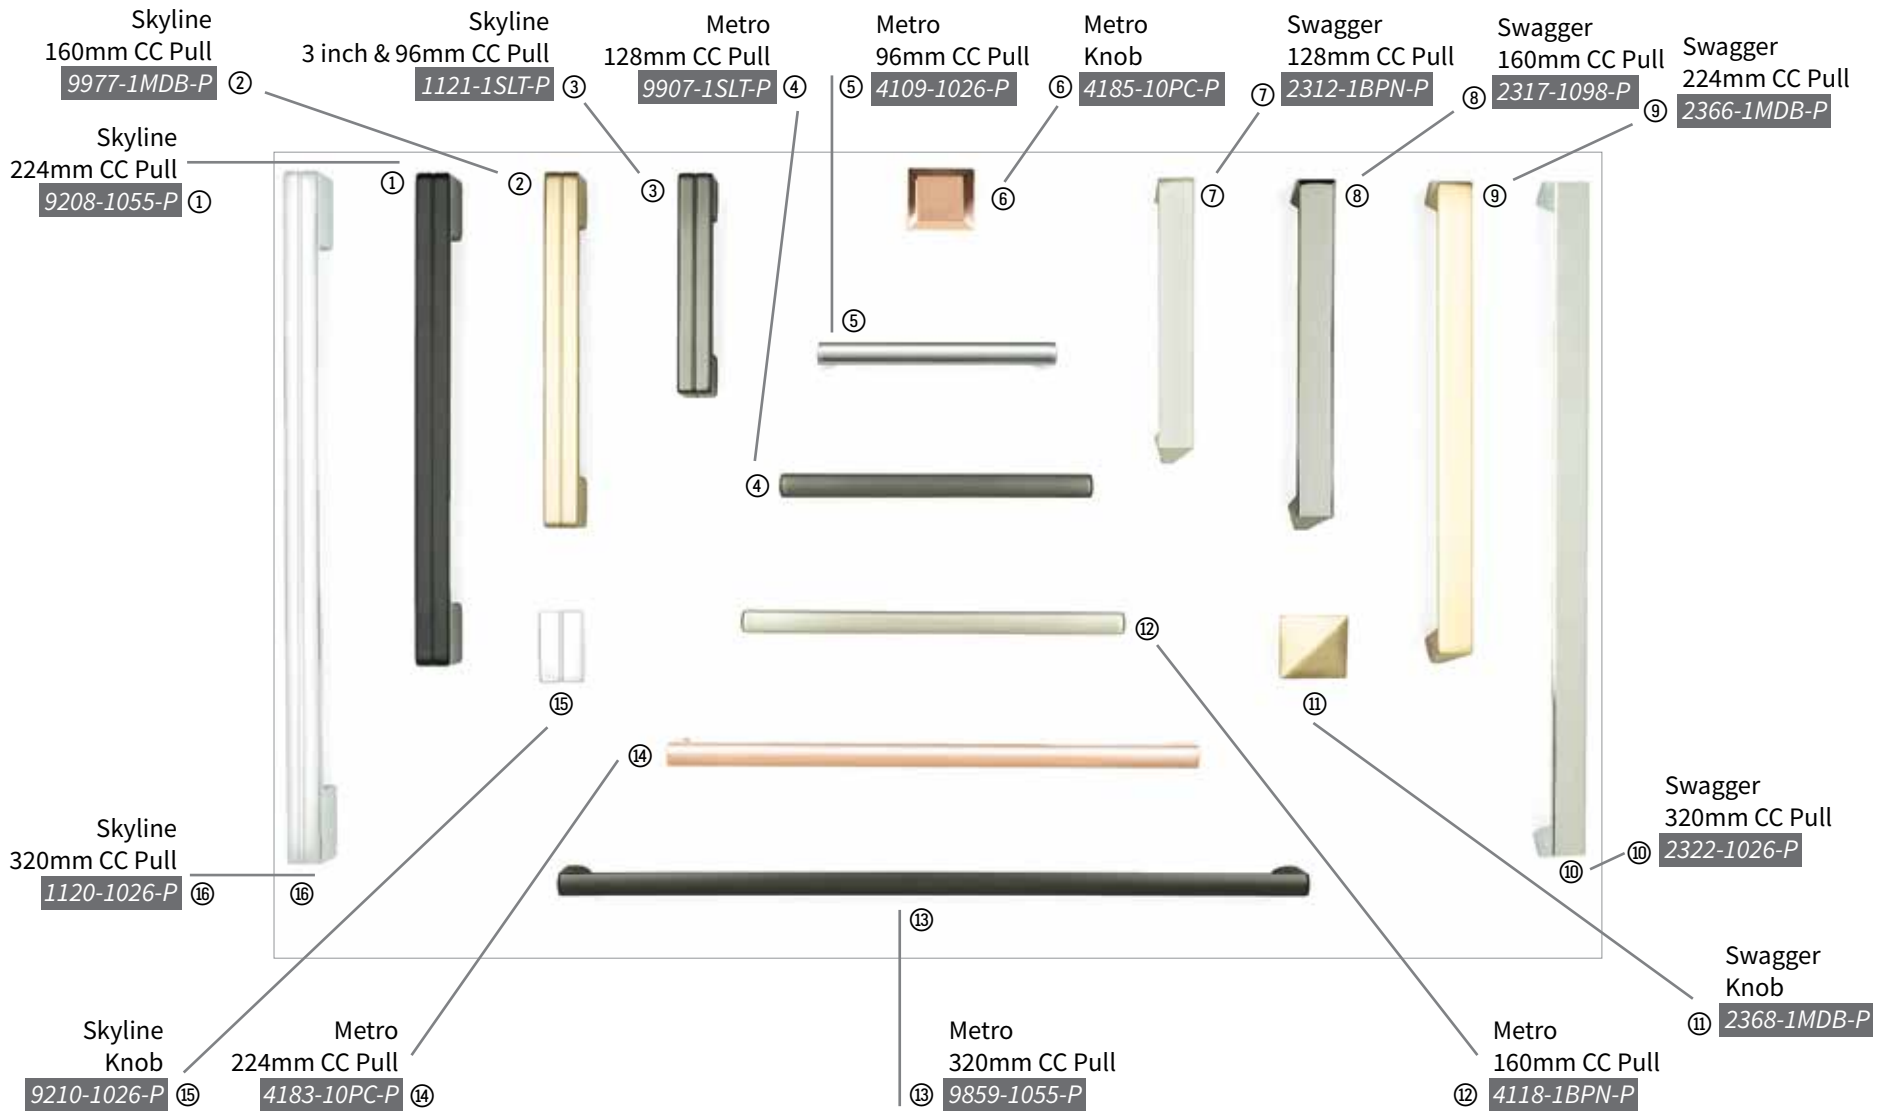

Contemporary Premium Display Board 04

Featuring Berenson's Metro, Skyline, Swagger Collections

0527-6000-03

Featured Finishes:

BLACK
NICKEL
98

BRUSHED
NICKEL
BPN

MATTE/SATIN
BLACK
55

MODERN
BRUSHED GOLD
MDB

POLISHED
CHROME
26

POLISHED
COPPER
PC

SLATE
SLT