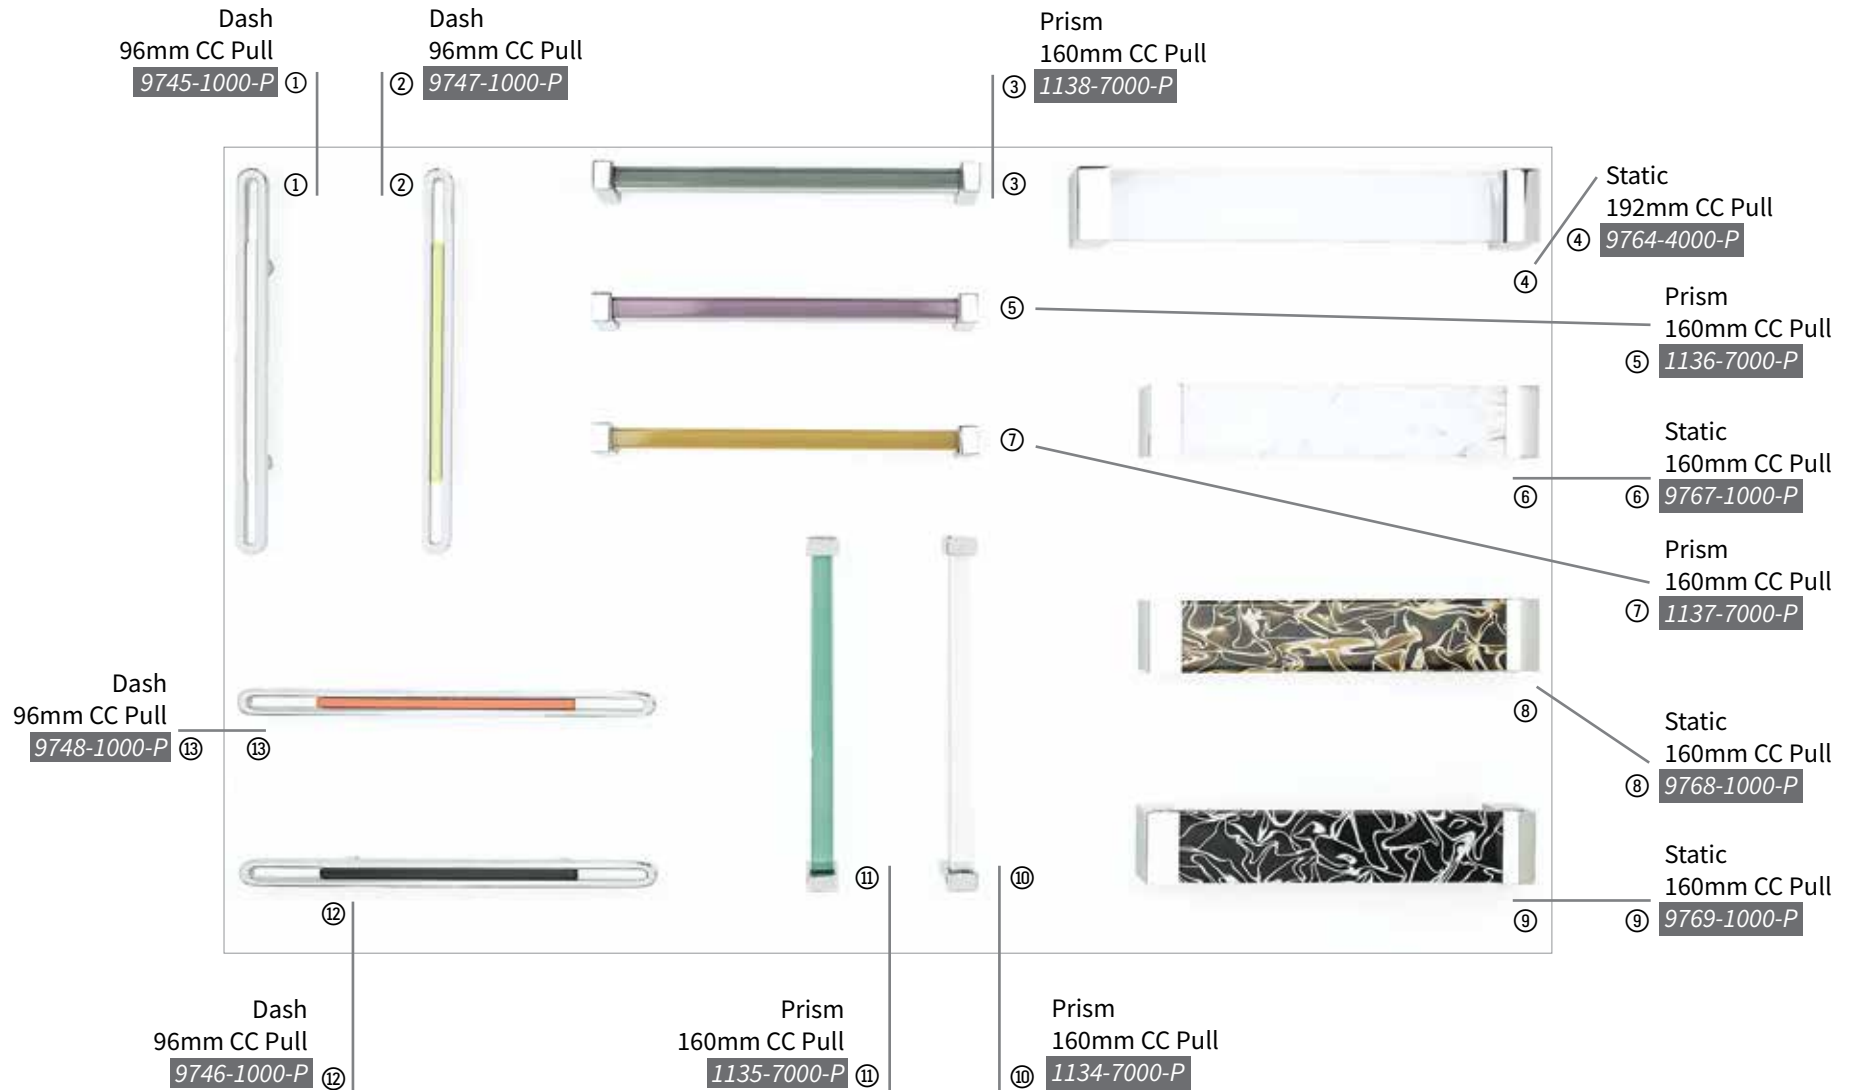

Contemporary Premium Display Board 02

Featuring the Dash, Prism and Static Collections

0524-6000-03

Featured Finishes:

ACRYLIC
7000

POLISHED
CHROME
26