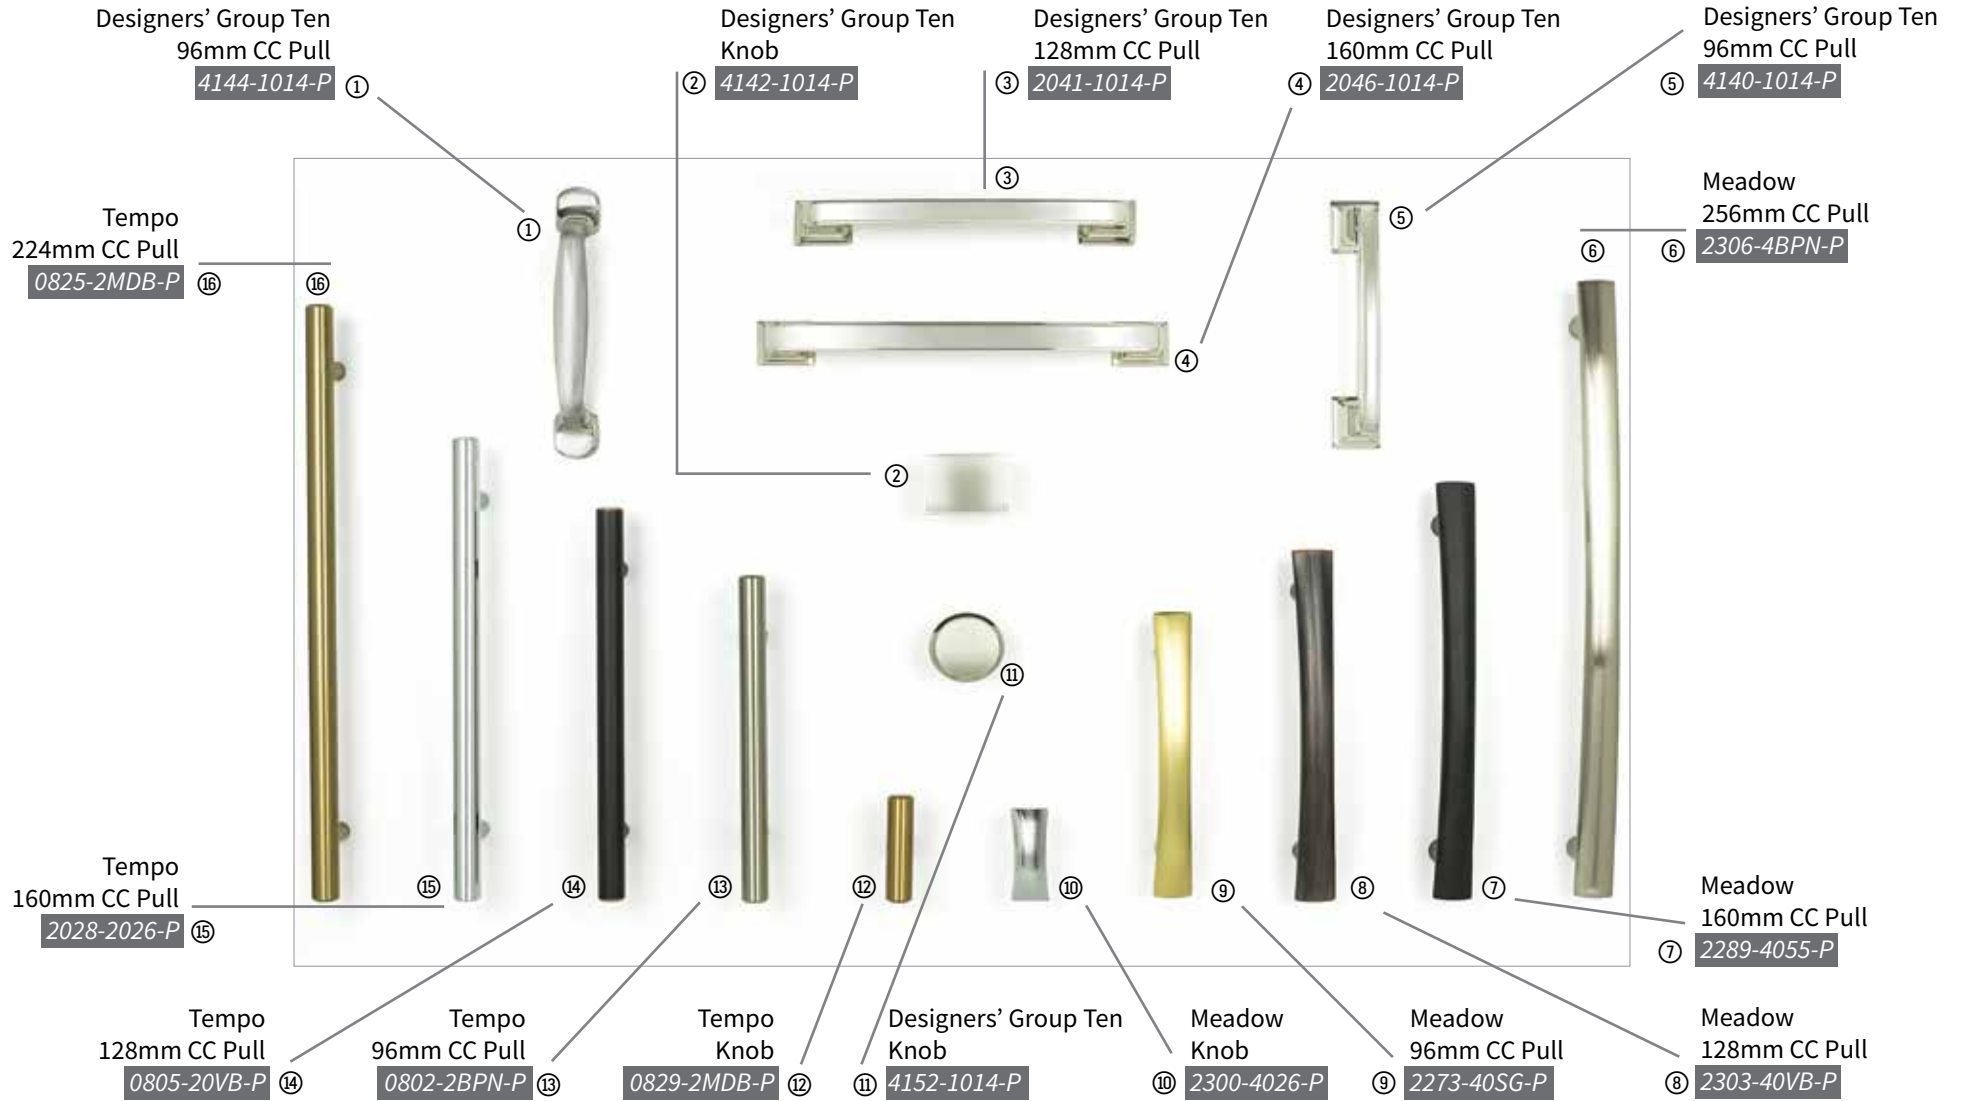

Transitional Premium Display Board 01

Featuring Berenson's Designers' Group Ten, Meadow and Tempo Collections

0522-6000-03

Featured Finishes:

BRUSHED
NICKEL
BPN

MATTE
BLACK
55

MODERN
BRUSHED GOLD
MDB

POLISHED
CHROME
26

POLISHED
NICKEL
14

SATIN
GOLD
SG

VERONA
BRONZE
VB