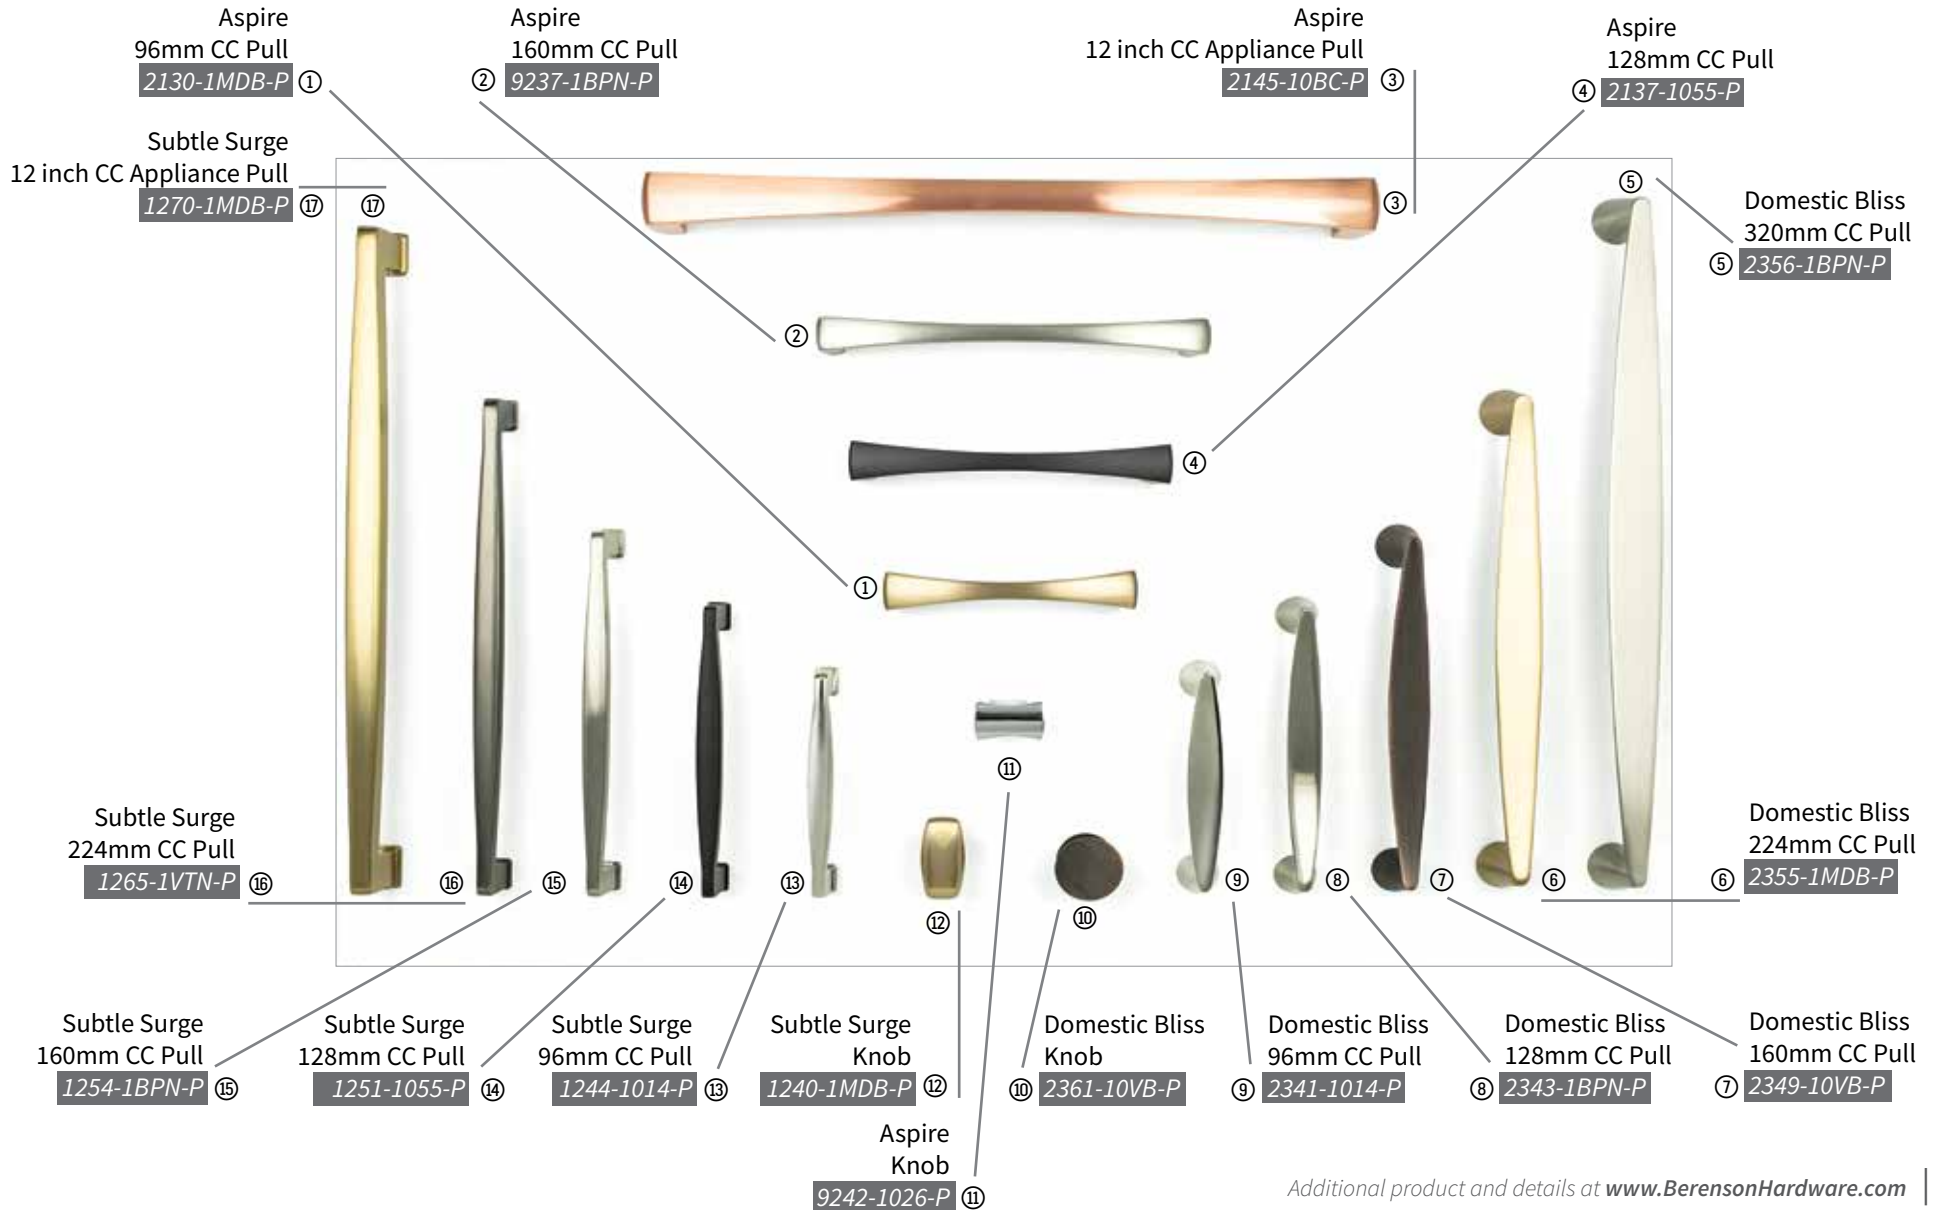

POLISHED
NICKEL
14

SATIN
GOLD
SG

VERONA
BRONZE
VB

Transitional Premium Display Board 02

Featuring Berenson's Aspire, Domestic Bliss and Subtle Surge Collections

0523-6000-03

Featured Finishes:

BRUSHED
COPPER
BC

BRUSHED
NICKEL
BPN

MATTE
BLACK
55

MODERN
BRUSHED GOLD
MDB

POLISHED
CHROME
26

POLISHED
NICKEL
14

VERONA
BRONZE
VB

VINTAGE
NICKEL
VTN

Part Index

APPLIANCE PULL PREMIUM DISPLAY BOARD 01 <i>Aspire, Elevate, Hearthstone, Meadow, Metro, Subtle Surge</i>				
Collection	CC	Finish	Part No.	Price Code
Aspire	18in.	Brushed Nickel	2148-1BPN-P	E
Aspire	18in.	Brushed Tin	2149-10BT-P	E
Aspire	18in.	Matte Black	2140-1055-P	E
Aspire	18in.	Modern Brushed Gold	2134-1MDB-P	E
Aspire	18in.	Polished Chrome	2147-1026-P	E
Aspire	18in.	Verona Bronze	2150-10VB-P	E
Elevate	18in.	Brushed Nickel	2101-4BPN-P	E
Elevate	18in.	Graphite	2114-4GPH-P	E
Elevate	18in.	Matte Black	2121-4055-P	E
Elevate	18in.	Polished Chrome	2128-4026-P	E
Elevate	18in.	Satin Gold	2107-40SG-P	E
Elevate	18in.	Verona Bronze	2100-40VB-P	E
Hearthstone	18in.	Brushed Nickel	2168-1BPN-P	E
Hearthstone	18in.	Matte Black	2169-1055-P	E
Hearthstone	18in.	Modern Brushed Gold	2157-1MDB-P	E
Hearthstone	18in.	Verona Bronze	2167-10VB-P	E
Hearthstone	18in.	Vintage Nickel	2165-1VTN-P	E
Meadow	448mm	Brushed Nickel	2302-1BPN-P	E
Meadow	448mm	Graphite	2285-4GPH-P	E
Meadow	448mm	Matte Black	2292-4055-P	E
Meadow	448mm	Polished Chrome	2299-4026-P	E
Meadow	448mm	Satin Gold	2278-40SG-P	E
Meadow	448mm	Verona Bronze	2301-40VB-P	E
Metro	18in.	Brushed Nickel	9860-1BPN-P	E