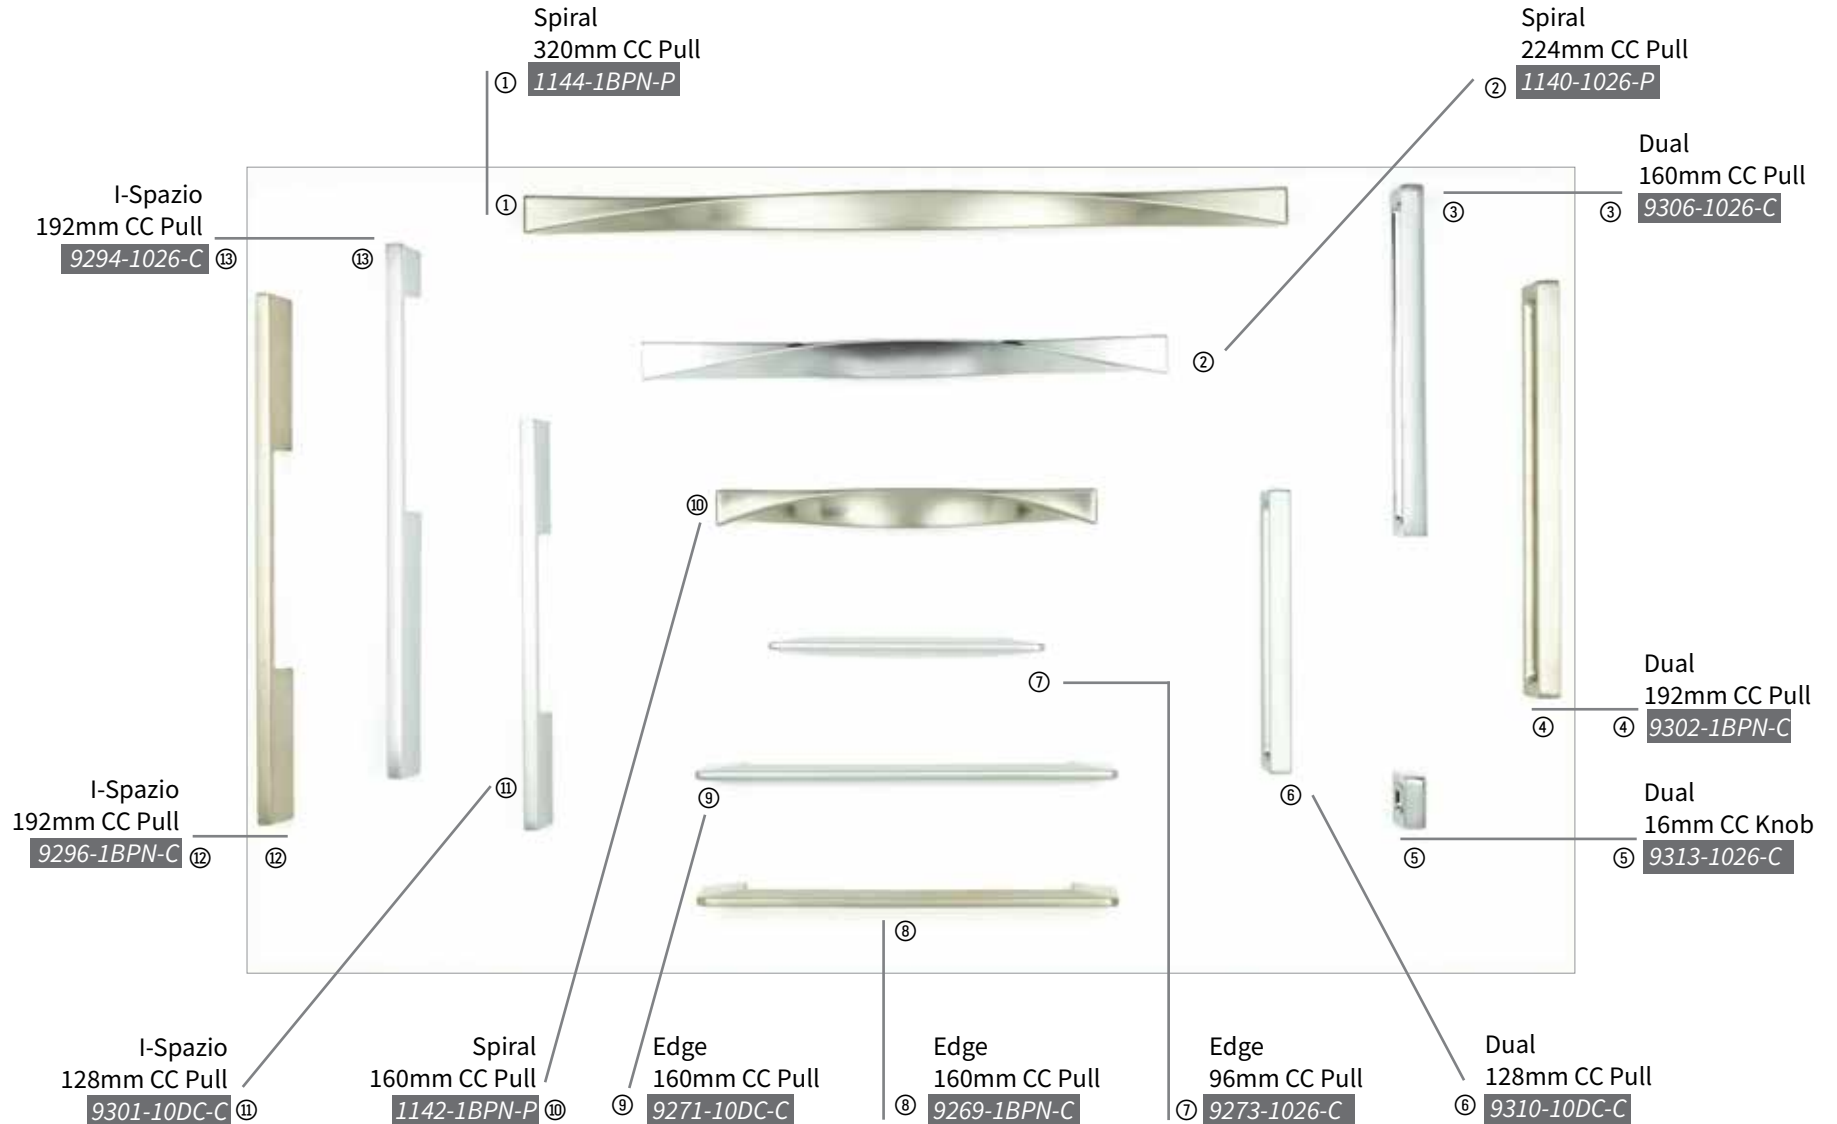

Contemporary Premium Display Board 01

Featuring the Dual, Edge, I-Spazio and Spiral Collections

0521-6000-03

Featured Finishes:

BRUSHED
NICKEL
BPN

DULL
CHROME
DC

POLISHED
CHROME
26