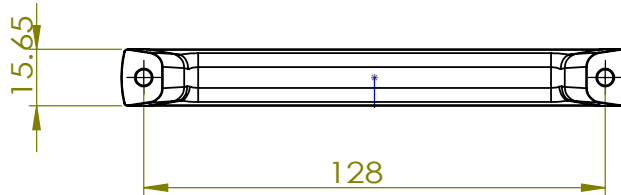

A-A

PART NO. 2624-1MDB-P	MATERIAL ZINC	DATE 5-2021	 2495 Main Street, Suite 111 Buffalo, NY Phone: 800.333.0578 Fax: 716.833.2402 Email: Info@BerensonHardware.com
COLLECTION BROOKRIDGE	DESCRIPTION BROOKRIDGE 128MM CC MODERN BRUSHED GOLD PULL	<small>PROPRIETARY AND CONFIDENTIAL</small> THE INFORMATION CONTAINED IN THIS DRAWING IS THE SOLE PROPERTY OF BERENSON CORP. ANY REPRODUCTION IN PART OR AS A WHOLE WITHOUT THE WRITTEN PERMISSION OF BERENSON CORP IS PROHIBITED.	
UNIT OF MEASURE MILLIMETERS			