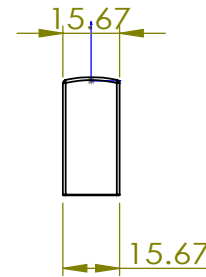

A-A

PART NO. 2624-1MDB-P	MATERIAL ZINC	DATE 5-2021	 2495 Main Street, Suite 111 Buffalo, NY Phone: 800.333.0578 Fax: 716.833.2402 Email: Info@BerensonHardware.com
COLLECTION BROOKRIDGE	DESCRIPTION BROOKRIDGE 128MM CC MODERN BRUSHED GOLD PULL	<small>PROPRIETARY AND CONFIDENTIAL</small> THE INFORMATION CONTAINED IN THIS DRAWING IS THE SOLE PROPERTY OF BERENSON CORP. ANY REPRODUCTION IN PART OR AS A WHOLE WITHOUT THE WRITTEN PERMISSION OF BERENSON CORP IS PROHIBITED.	
UNIT OF MEASURE MILLIMETERS			