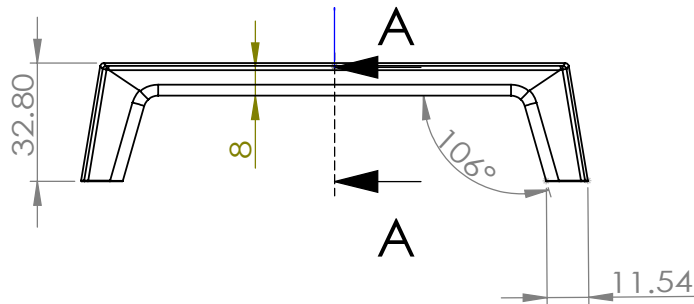

A-A

PART NO. 2624-1MDB-P	MATERIAL ZINC	DATE 5-2021	 2495 Main Street, Suite 111 Buffalo, NY Phone: 800.333.0578 Fax: 716.833.2402 Email: Info@BerensonHardware.com
COLLECTION BROOKRIDGE	DESCRIPTION BROOKRIDGE 128MM CC MODERN BRUSHED GOLD PULL	<small>PROPRIETARY AND CONFIDENTIAL</small> THE INFORMATION CONTAINED IN THIS DRAWING IS THE SOLE PROPERTY OF BERENSON CORP. ANY REPRODUCTION IN PART OR AS A WHOLE WITHOUT THE WRITTEN PERMISSION OF BERENSON CORP IS PROHIBITED.	
UNIT OF MEASURE MILLIMETERS			